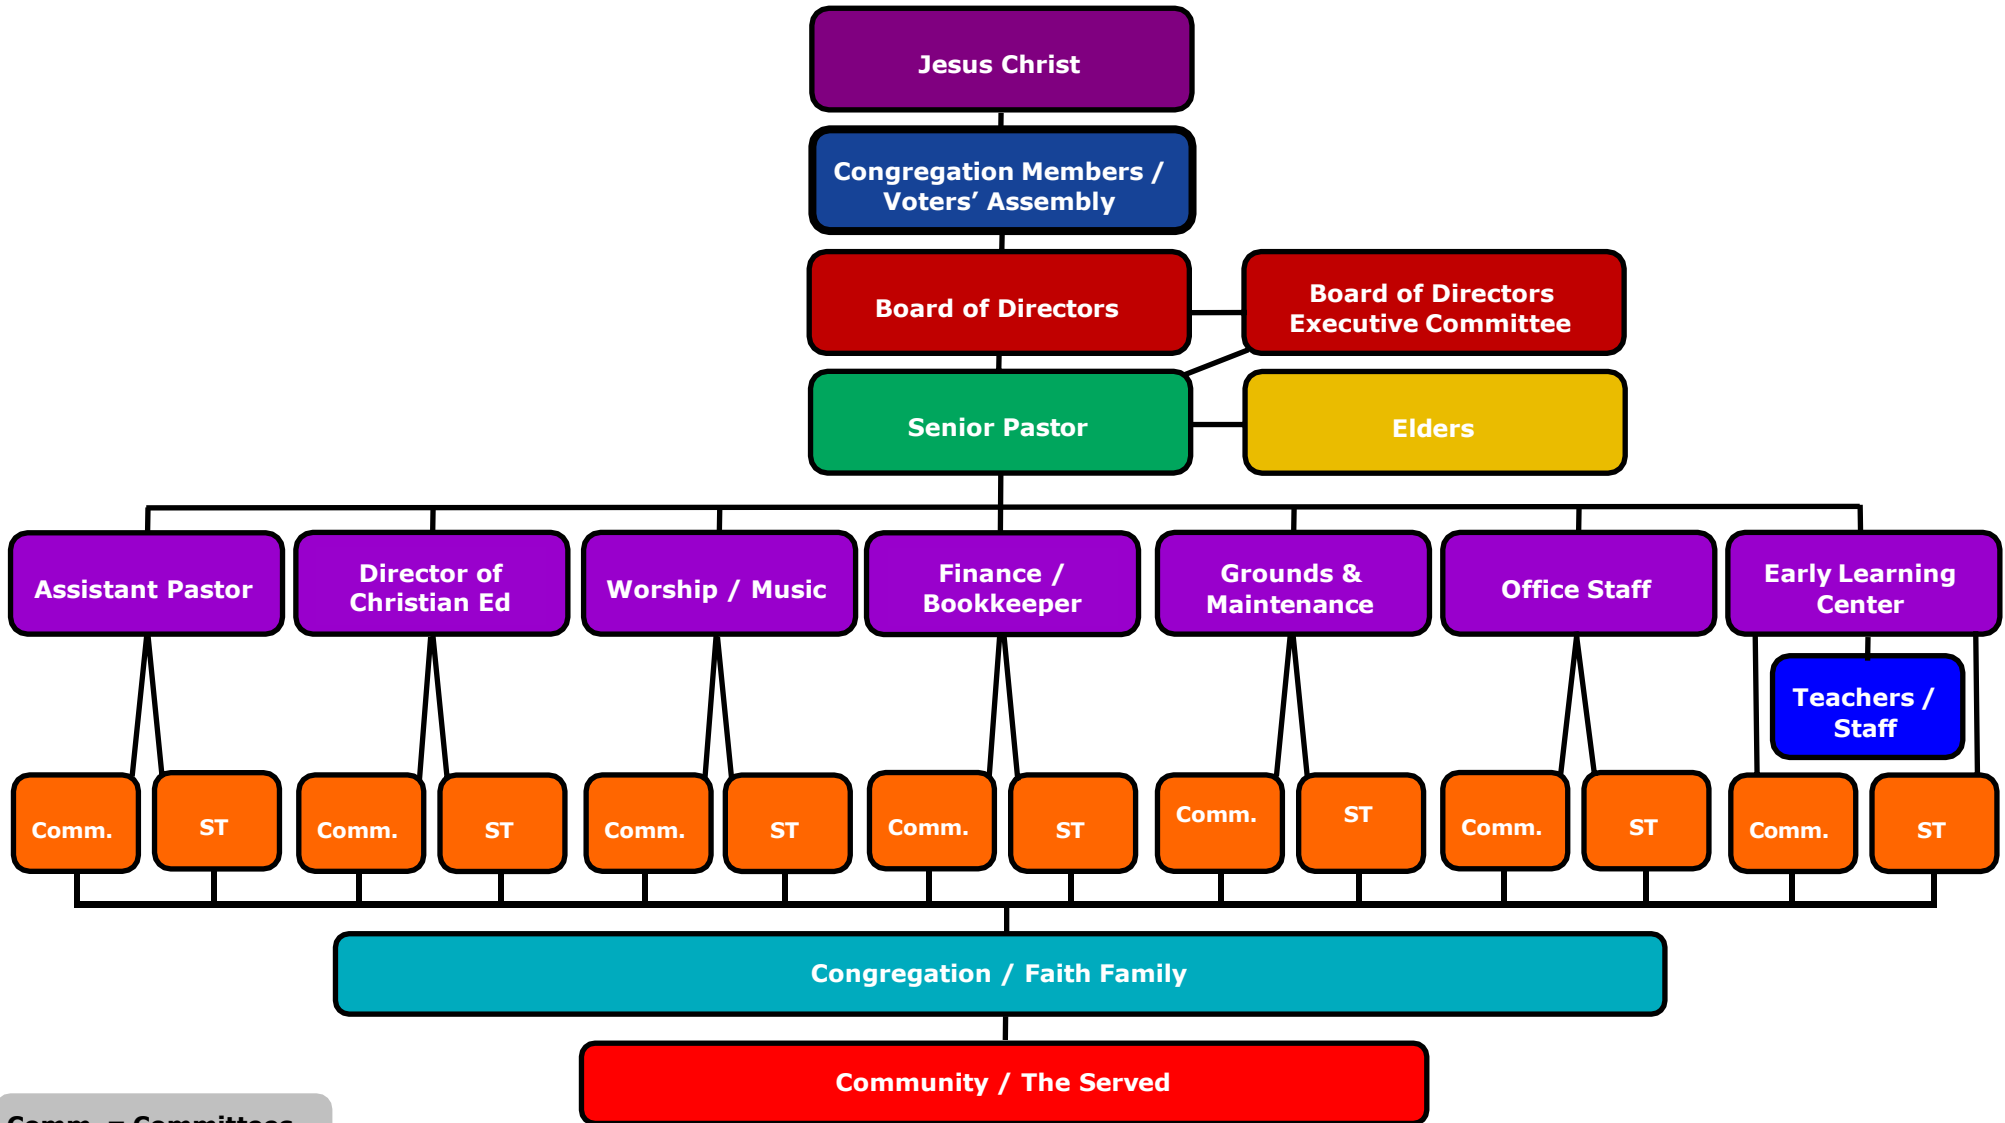

# WOODLANDS LUTHERAN CHURCH

## Policy-Based Governance Organizational Chart

Comm. = Committees  
ST = Service Teams

January 31, 2023